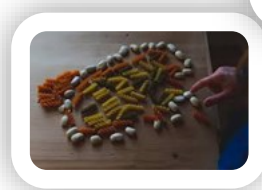

## You are an artist

Our children have loved being creative and using lots of different art resources at nursery.

Can you create your own art piece at home...

Maybe you could create one or more from the list below

- draw someone in your family or your pet
- draw your favourite plant or flower in the garden/park
- draw your favourite toy
- make a sculpture with your recycling

Remember there is no perfection in art, there is just amazingness!

## Create some transient art.

We see children creating fabulous transient art in nursery, have a go at home. Transient art means "moveable art". It means creating a design out of loose pieces, which can be any safe items in your home, they are not fixed in the art work and used to create something that is not permanent. Transient art is a term used for any creative work that does not stay fixed in its position and you can use anything from around the home or garden.